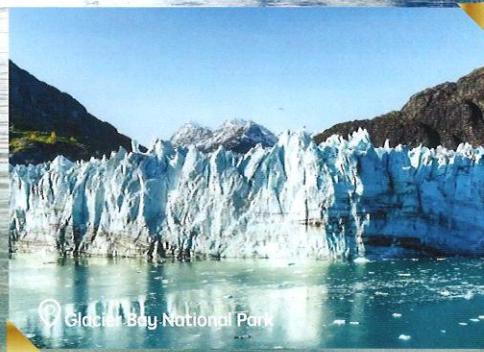

NewShan
Travel 新新旅游

Tour Code: ARCP16

16D13N

2025

Alaska Canadian Rockies

Northbound Itinerary

Validity: 05, 19 MAY 2025