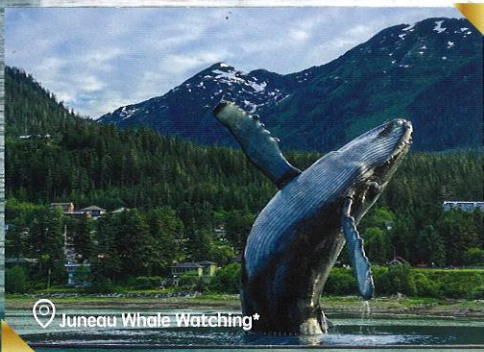

NewShan
Travel 新新旅游

Tour Code: ARCP16

16D13N

2025

Alaska Canadian Rockies

Northbound Itinerary

Validity: 05, 19 MAY 2025