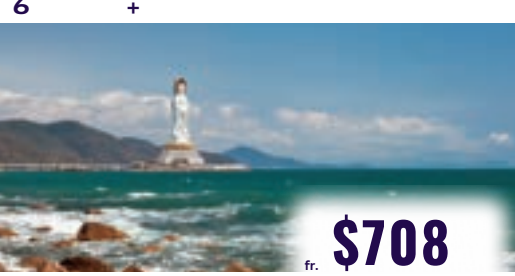

6D HAINAN + OCEAN ISLAND

fr. **$708**

108

1

DEP: SEP 2024 - JUN 2025

6/8D XIAMEN + TEOCHEW + MT. WUYI 6/8