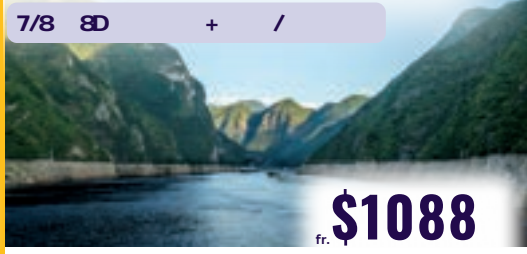

8D GUILING/YANG SHUO /LONG SHENG / ZHAO QING

fr. **\$1139**

DEP: SEP 2024 - JUN 2025

8/9D GUI ZHOU + HUANG GUO SHU WATERFALLS 8/9

fr. **\$1299**

DEP: SEP 2024 - JUN 2025

7/8D CHONG QING + WU LONG + THREE GORGES 7/8 8D