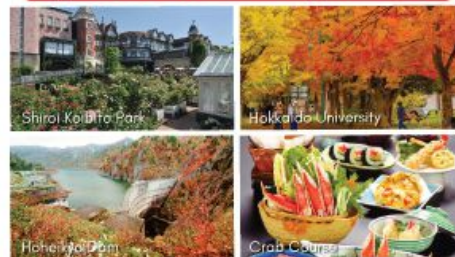

- Lake Akan Cruise (80mins) ✨
- Lake Onneto ✨
- Fukuhara Sanso ✨

Day 4

Tomamu – Rusutsu

B / L / D

Rusutsu Resort Hotel & Convention or similar / Western room

- Unkai Terrace "Sea of Clouds"
- Lake Shikotsu & Lake Shikotsu Visitor Center ✨
- Sheep Dog Show at Rusutsu

Day 5

Rusutsu – Otaru

B / - / D

Grand Park Otaru or similar / Western room

- Kyogoku Fukidashi Park ✨
- Grape Picking Experience
- Otaru Sakaimachi Street
- Otaru Wine Gallery

Day 6

Otaru – Sapporo

B / L / D

Sapporo Stream Hotel or similar / Western room

- Shiroi Koibito Park
- Hokkaido University ✨
- Hoheikyo Dam ✨
- Crab Course Dinner

Day 7

Sapporo

B / - / -

Sapporo Stream Hotel or similar / Western room

- Mitsui Outlet Park for Shopping
- Free Time in Sapporo City