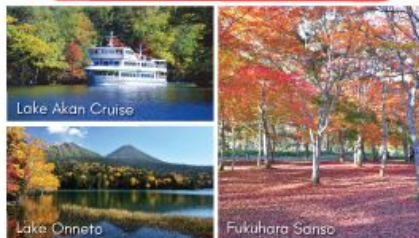

Kushiro – Lake Akan

Meal on Board / - / D

Akan Yuku no Sato Tsuruga or similar / Japanese room

• Akan International Crane Center

Day 3

Lake Akan – Tomamu

B / L / D

Hoshino Resort Tomamu The Tower or similar / Western room

- Lake Akan Cruise (80mins) ✨
- Lake Onneto ✨
- Fukuhara Sanso ✨

Day 4

Tomamu – Rusutsu

B / L / D

Rusutsu Resort Hotel & Convention or similar / Western room

- Unkai Terrace "Sea of Clouds"
- Lake Shikotsu & Lake Shikotsu Visitor Center ✨
- Sheep Dog Show at Rusutsu